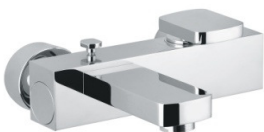

## 901 Range

Super cool square body design with joystick option

90153  
Basin mixer

90154  
Bidet mixer

90155  
Basin mixer small extension

90156  
Floor mounted basin mixer

90157  
Wall mounted basin mixer

90158  
Wall mounted basin mixer

90159  
Wall mounted bath mixer

90160  
90159 bath mixer & shower

90161  
Built in shower mixer

90162  
90161 with diverter

90163  
Shower mixer

90164  
Basin mixer

90165  
Bidet mixer

90166  
Basin mixer small extension

90167  
Wall mounted bath mixer

90168  
Wall mounted shower mixer

90167  
90159 bath mixer & shower

90170  
Complete wall pipe